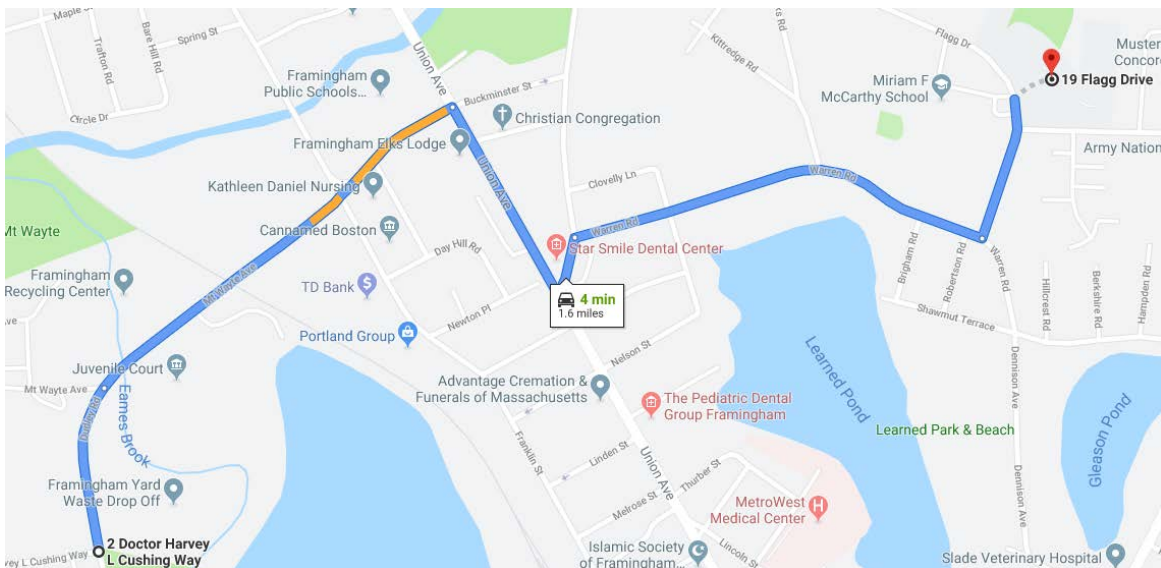

Framingham Campus to Satellite Parking Lot

2 Dr. Harvey Cushing Way

Spring Shuttle Schedule

January 21, 2020 – May 15, 2020

<p>MWRTA MetroWest Regional Transit Authority</p> <p>Monday - Friday 7:50 a.m. – 3:00 p.m.</p> <p>Continuous Loop – Approximately every 20 minutes</p>	<p>UBER Free for MassBay Registered Students</p> <p>Sign up for free Uber with your MassBay ID</p> <p>3:00 p.m. – 11:00 p.m. Framingham Campus to /from Satellite Parking Lot only</p>
--	---

No Service Days

February 7th, February 17th, March 16th – 20th, and April 20th

Shuttle Information: MWRTA Customer Service at 508-935-2222
MassBay Transportation Dept. 781-239-2480